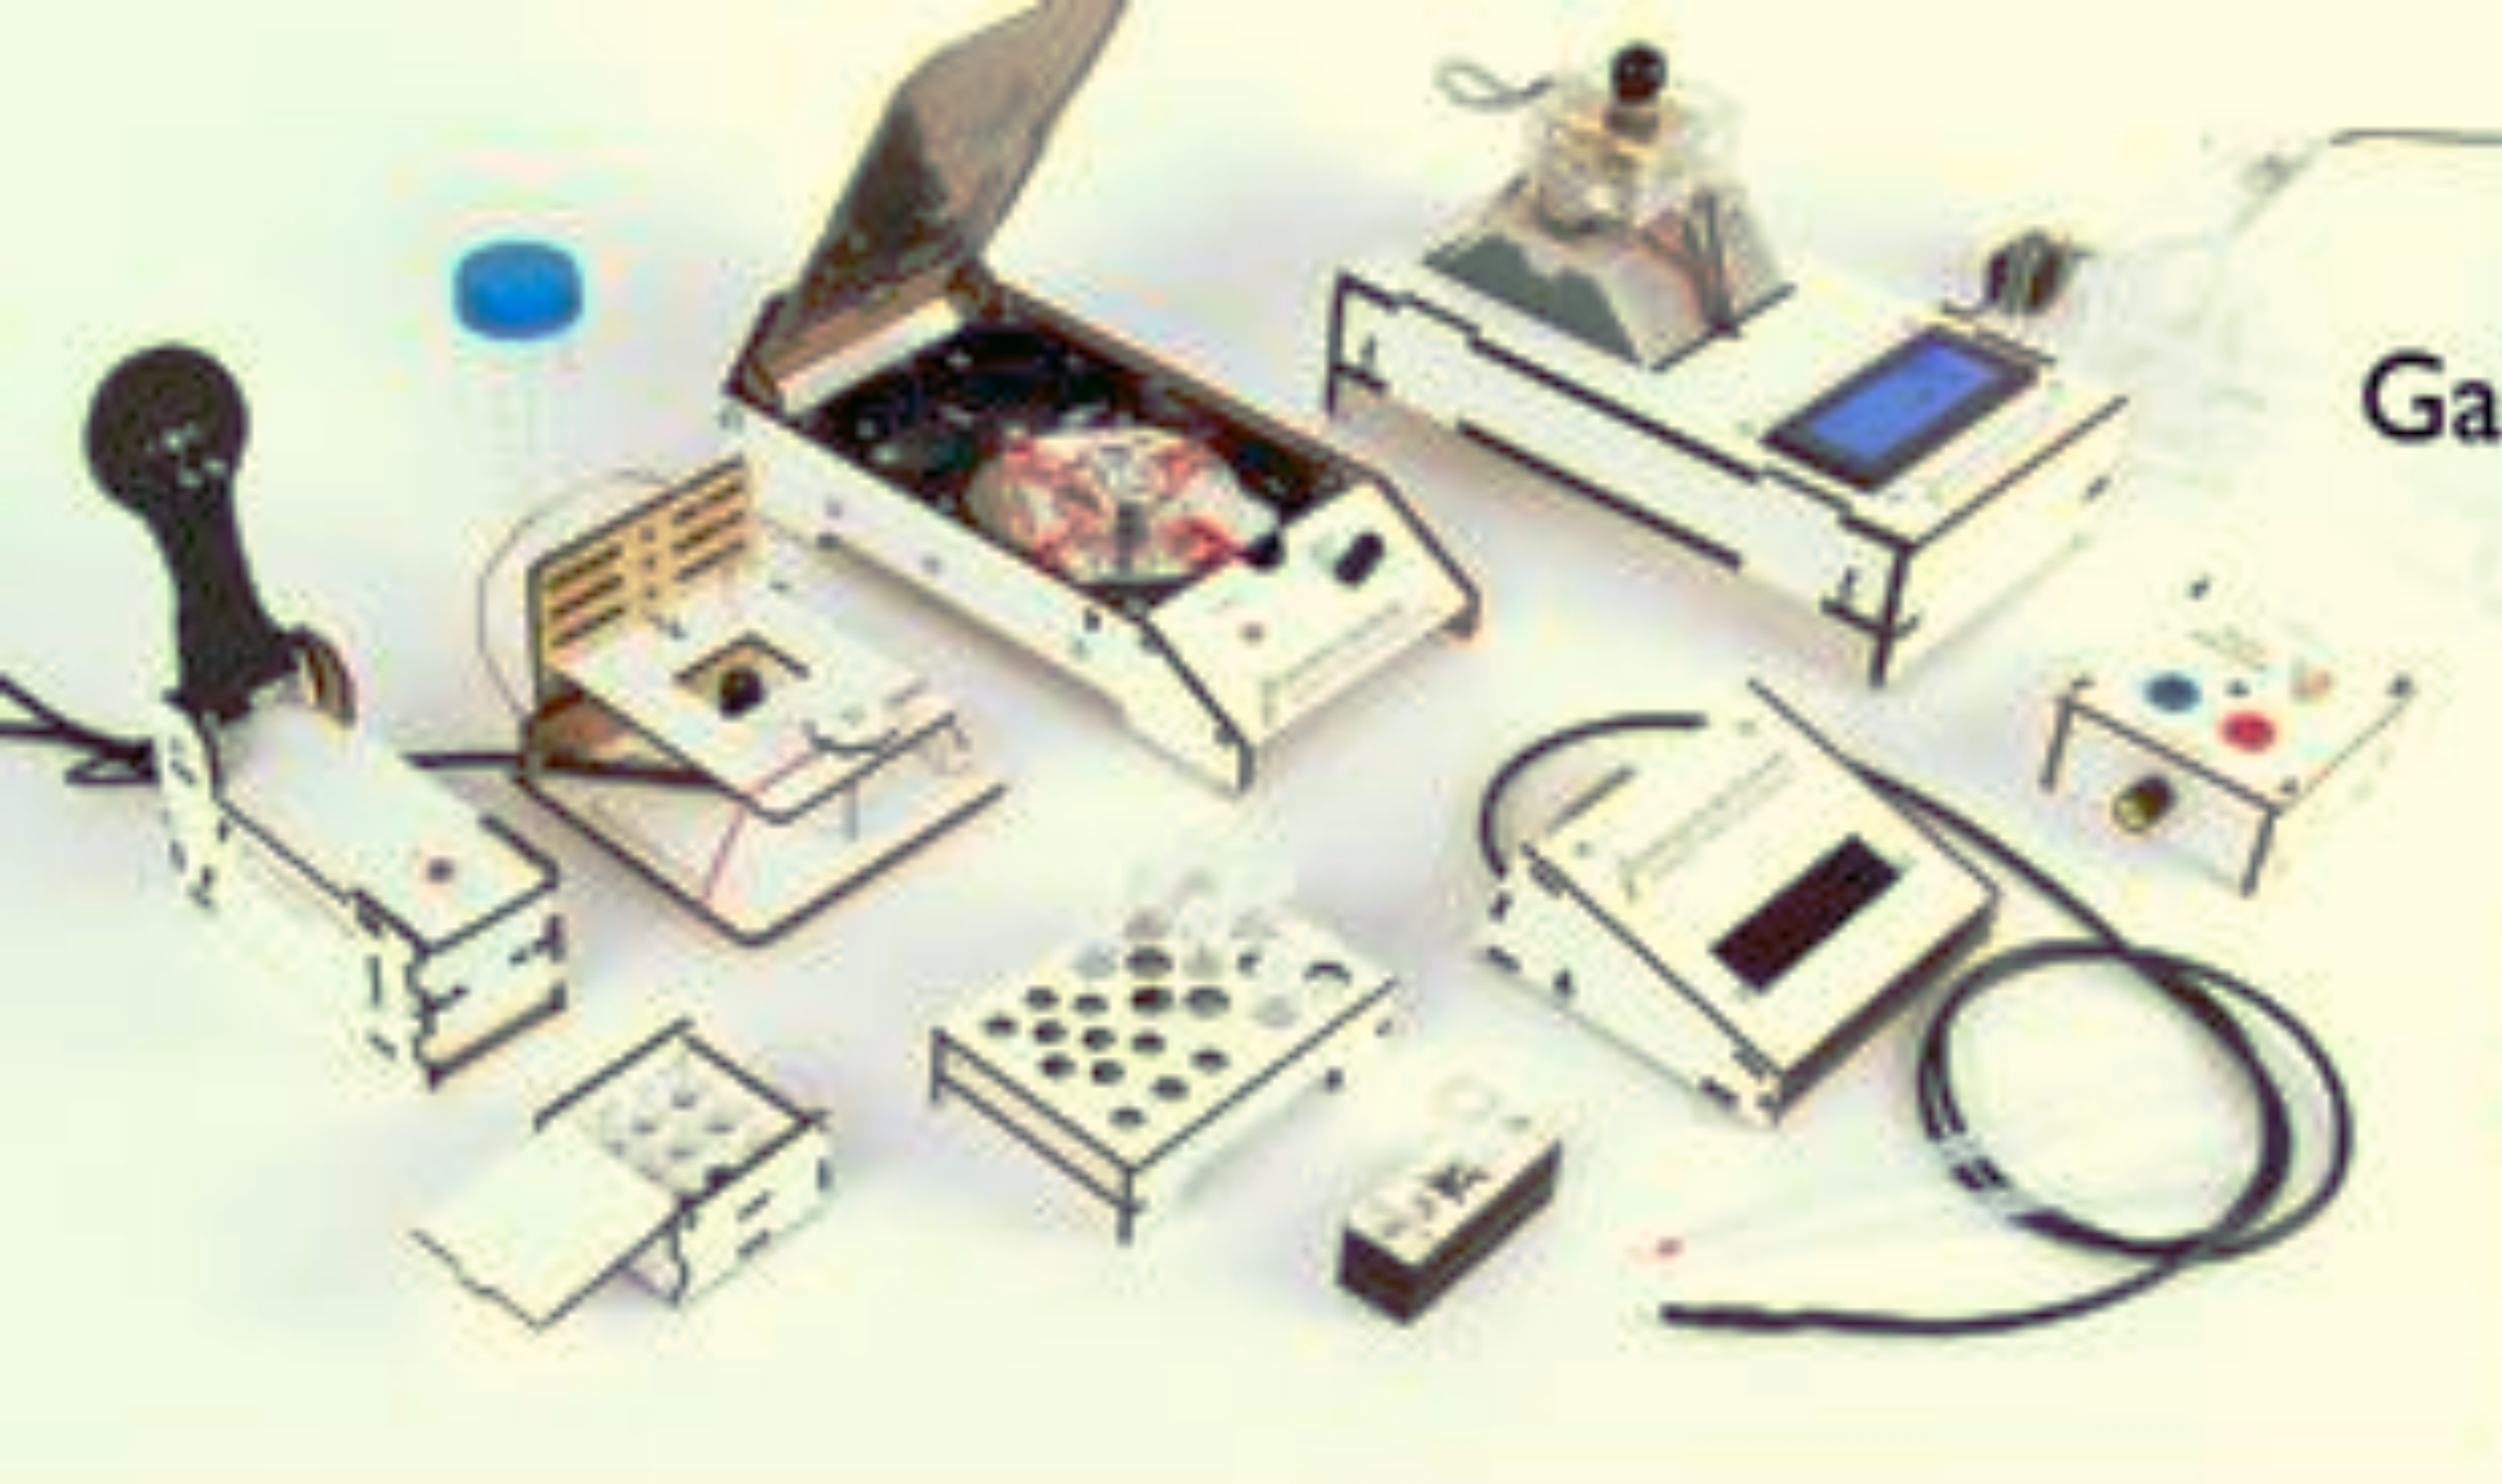

Gaudilabs Open Source Hardware
Biology analysis kit

GynePunk DIY
Gynecologic
analysis Kit